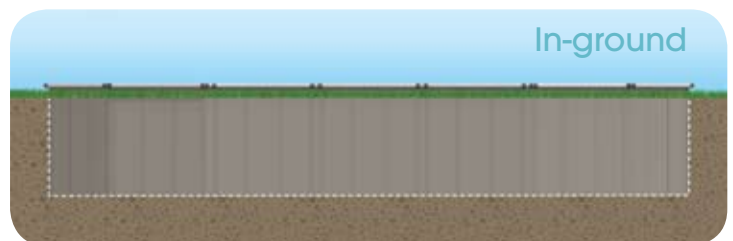

EZ PANEL POOL™
above, semi & in-ground

GT 1100 model

Semi in-ground

Versatility Redefined

**no pool looks like it
no pool performs like it**

There's simply no pool like the GT 1100 EZ Panel Pool™. No in-ground pool so affordable. No semi in-ground pool so adaptable to the terrain. No aboveground pool so strong and durable, so attractive, or so quick and easy to install.

The EZ Panel Pool™ is all three!

Whether you choose an above, semi or in-ground pool installation, an investment in an EZ Panel Pool™ is one that will enhance your home, your backyard, and the pleasure you and your family find there for years and years to come. So, when the time comes to choose a pool, the choice is also easy.

The premium *Metal Diamond* pattern liner makes the EZ Panel Pool™ as attractive inside as it is on the outside.

So versatile

Install aboveground or in-ground – or even semi in-ground, a feature that makes the EZ Panel Pool™ ideal for slopes. No pool comes in so many round and oval sizes.

The space-saving Slimline Oval

With its invisible buttress system, our EZ Panel Slimline Oval saves space in your yard while giving you the length you need to swim laps. Its unique technology requires no lateral support beams, adding sleek good looks to space-saving design. If you have a grade to contend with, you can really optimize your yard with a semi in-ground installation.