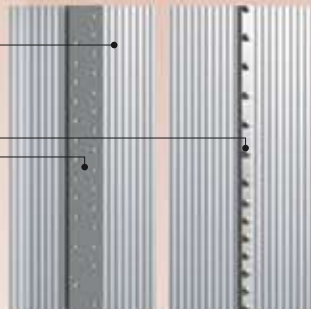

⚡ wall joint¹

- Computer-designed wall joint ensures better resistance to water pressure
- Wall reinforced with steel bars
- Oversized bolts augment stability

⚡ Vog-lok™ system

- Pre-grooved parts to make screw installation easy
- Screws lock in place to maintain structural integrity
- Concept exclusive to Vogue

¹Depending on the machine used for production, your wall will be shipped with one of the two pictured wall joint designs.