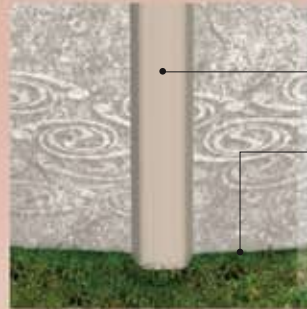

⚡ bottom wall channel

- The steel bottom wall channel is painted with a Tuf Base coating